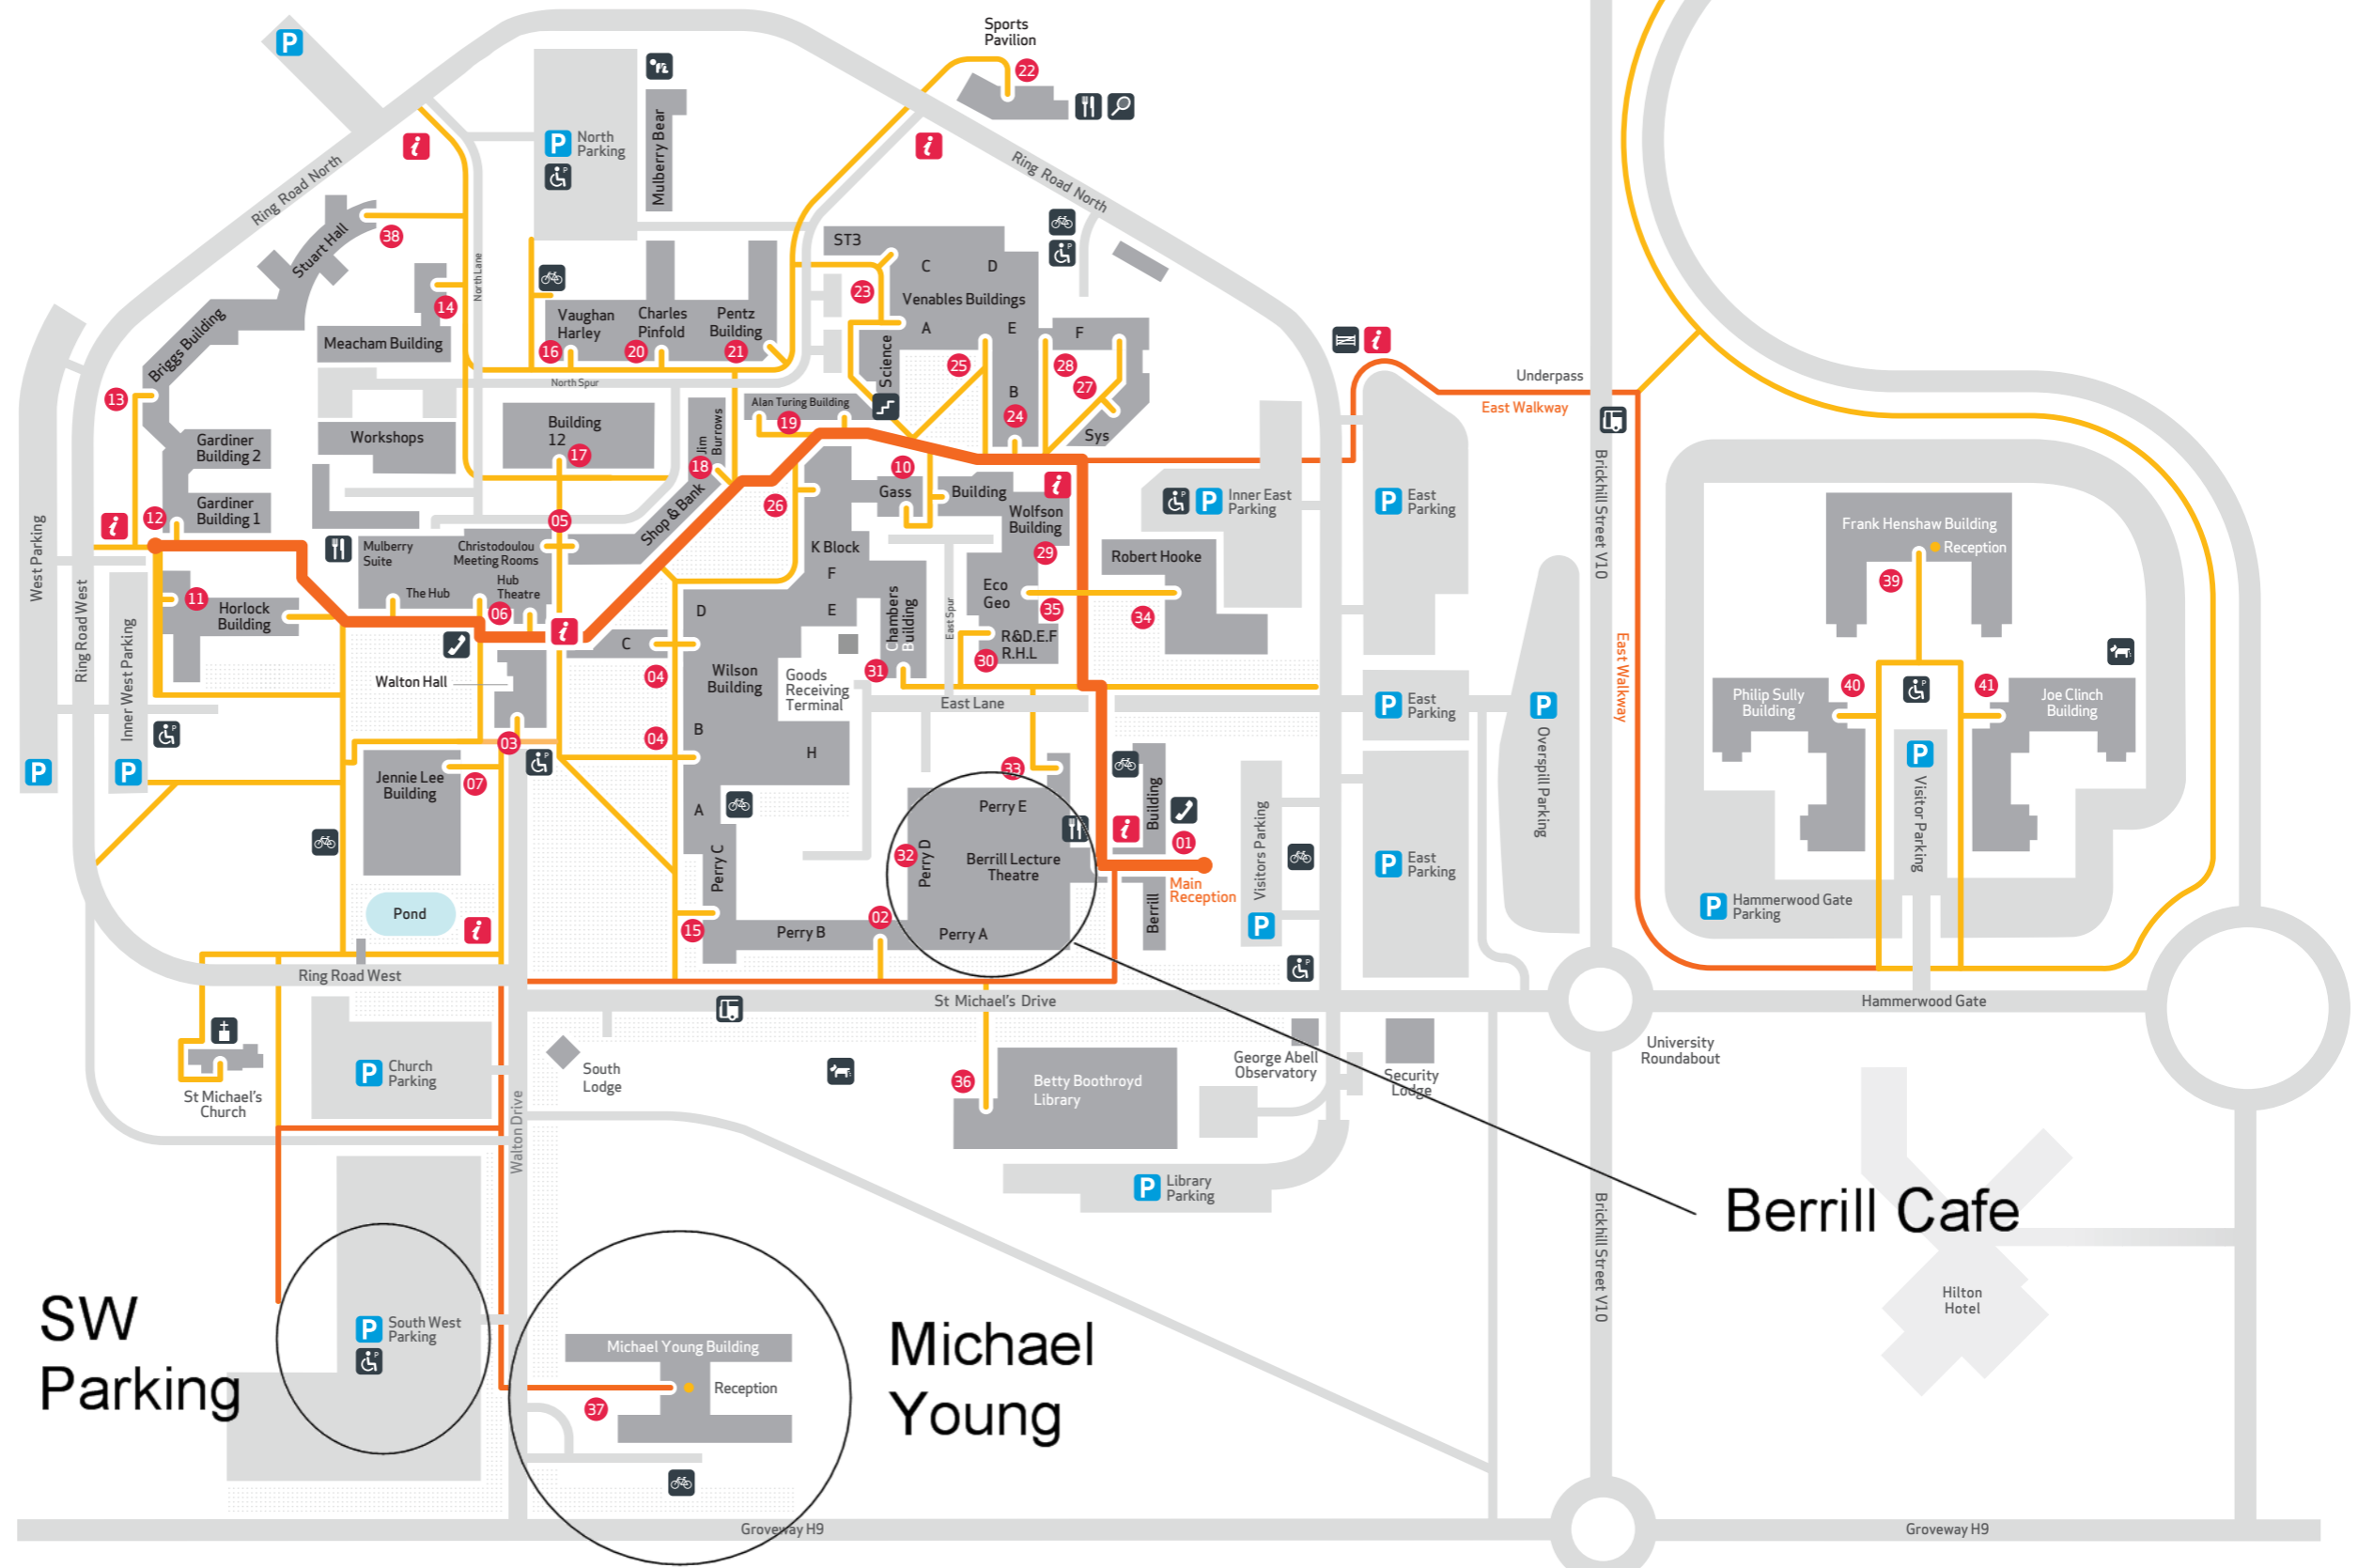

Walton Hall Campus Map

Key to Building Entrances

Alan Turing Building	19
Audio Recording Centre	39
Berrill Building	01
Berrill Lecture Theatre	01
Betty Boothroyd Library	36
Briggs Building	13
Building 12	17
Chambers Building	31
Charles Pinfold Building	20
Christodoulou Meeting Room	05
Ecosystems & Geobiology Labs.	35
Frank Henshaw Building	39
Gardiner Building 01 & 02	12
Gass Building	10
Horlock Building	11
Jennie Lee Building	07
Jim Burrows Building	18
Joe Clinch Building	41
K Block	26
Meacham Building	14
Michael Young Building	37
Pentz Building	21
Perry A	02
Perry B	02
Perry C	15
Perry D	32
Perry E	33
Philip Sully Building	40
R & D and Engineering Facility	35
Reinhold Hermann Labs.	30
Robert Hooke Building	34
Sports Pavilion	22
Stuart Hall Building	38
The Hub, Suites and Theatre	06
Vaughan Harley Building	16
Venables Entrance A & C	23
Venables Entrance B	24
Venables Entrance D	28
Venables Entrance E	25
Venables Entrance F & Systems	27
Walton Hall	03
Wilson Building	04
Wolfson Building	29

Key to Symbols

Bus Stop	Bicycle Parking	Dog Run	Public Telephones	Sports Pavilion
Car Parking	Childrens Centre	Gate	Refectory	Stairs
Car Parking for Disabled	Church	Information Points	Shop & Bank	Building Entrance

Key to Walkways

Footpath
Central Walkway

Berrill Cafe

SW Parking

Michael Young