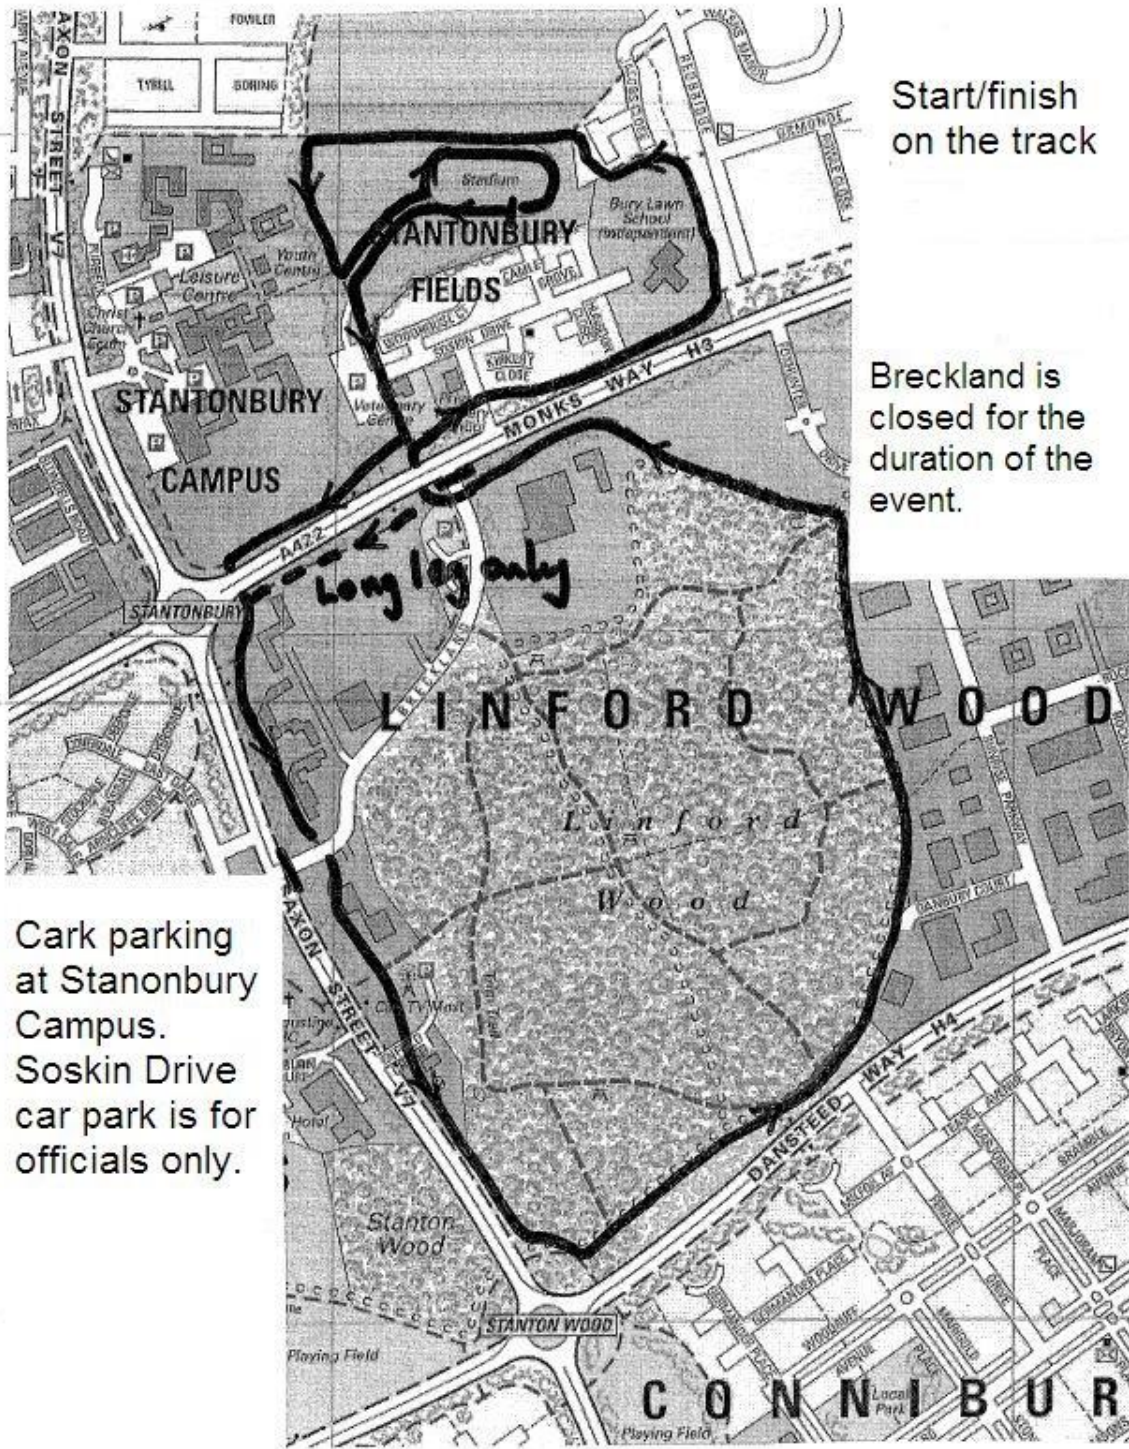

Start/finish on the track

Breckland is closed for the duration of the event.

Car parking at Stantonbury Campus. Soskin Drive car park is for officials only.

**South of England Road Relay Championships**

Short Leg: 5053m    Long Leg (two laps of Linford Wood) 7664m