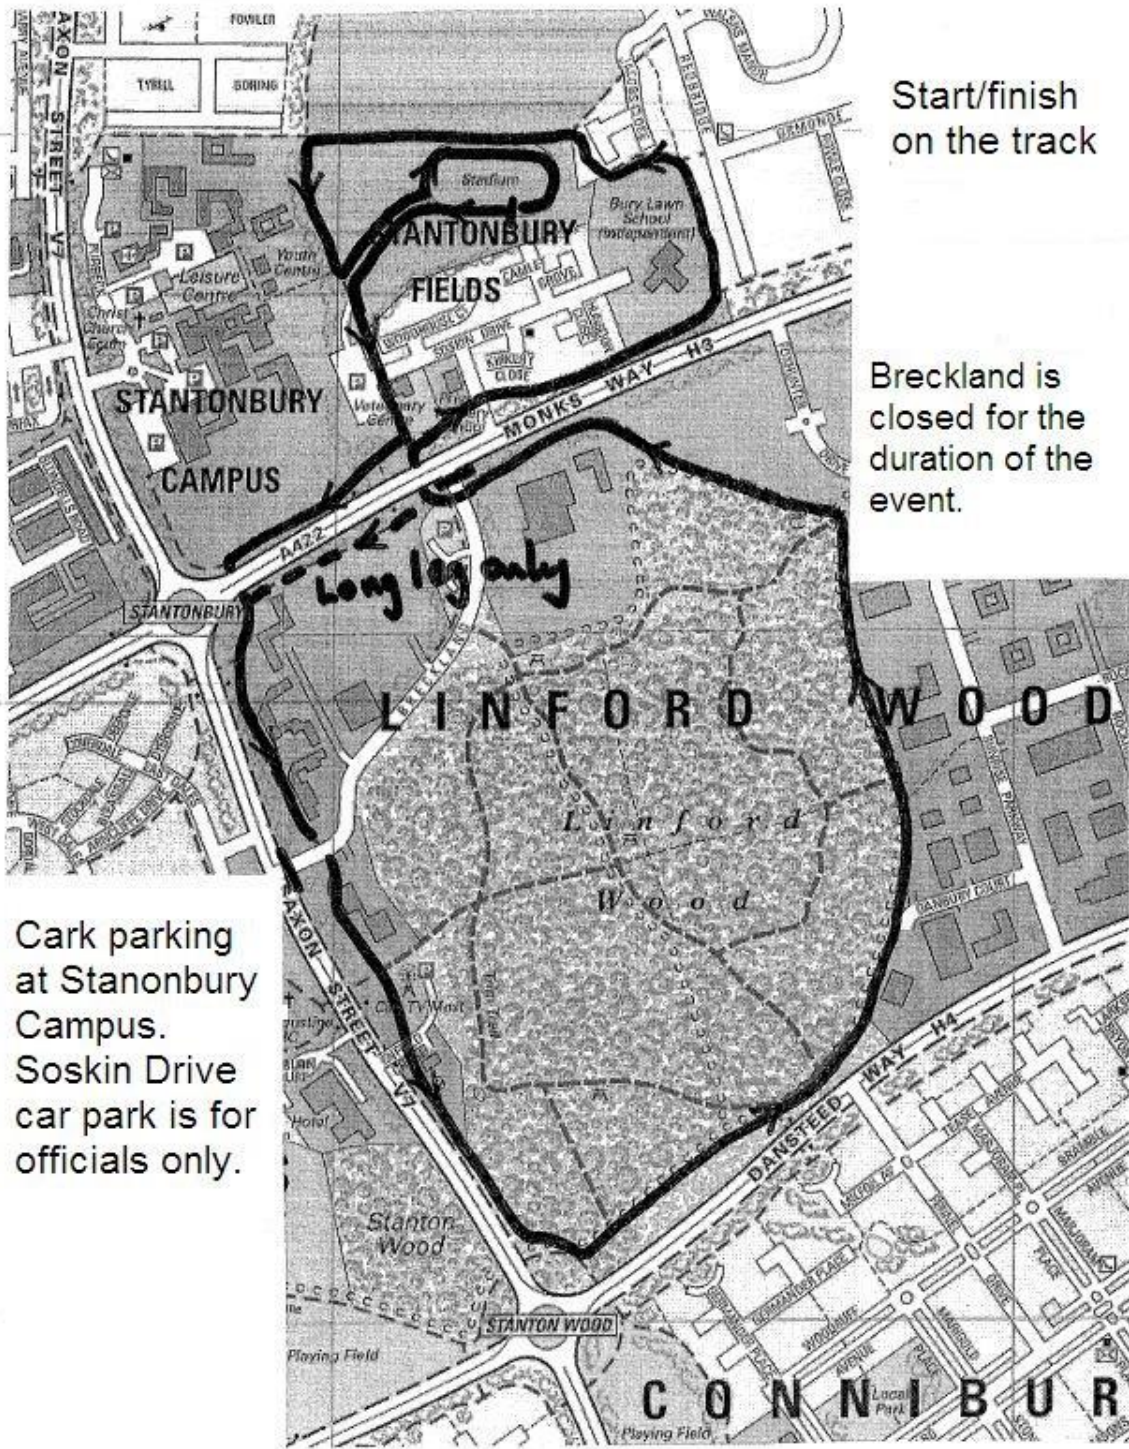

Start/finish on the track

Breckland is closed for the duration of the event.

Car parking at Stantonbury Campus. Soskin Drive car park is for officials only.

South of England Road Relay Championships

Short Leg: 5053m   Long Leg (two laps of Linford Wood) 7664m

Teams contending for the most improved prize

The prize for the most improved team will be presented to the team that most improves upon its average finishing position over the past two years. As the 2013 Championship was combined with the National Road Relays, with restricted entry, the most improved prize will be based on the results for 2012 and 2014. The contenders are given in the following tables.

	Women's Teams	2014	2012	Average
1	Aldershot Farnham & District AC 'A'	1	1	1
2	Windsor Slough Eton & Hounslow 'A'	4	4	4
3	Woodford Green & Essex Ladies 'A'	8	5	6.5
4	Belgrave Harriers 'A'	2	12	7
5	London Heathside 'A'	9	6	7.5
6	Serpentine RC 'A'	10	8	9
7	Marshall Milton Keynes AC 'A'	12	11	11.5
8	Thames Valley Harriers 'A'	16	9	12.5
9	Luton AC	11	16	13.5
10	Vale of Aylesbury AC 'A'	17	13	15
11	Tonbridge AC	20	14	17
12	Reading AC 'A'	24	15	19.5
13	Serpentine RC 'B'	15	25	20
14	Ealing Southall & Middlesex AC	23	19	21
15	Ipswich Jaffa RC 'A'	25	20	22.5
16	London Heathside 'B'	28	22	25
17	Woodford Green & Essex Ladies 'B'	27	24	25.5
	Men's Teams	2014	2012	Average
1	Kent AC 'A'	2	3	2.5
2	Aldershot Farnham & District AC 'A'	1	5	3
3	Highgate Harriers 'A'	6	2	4
4	Bedford & County AC 'A'	4	6	5
5	Woodford Green & Essex Ladies 'A'	8	4	6
6	Tonbridge AC 'A'	7	7	7
7	Serpentine RC 'A'	5	11	8
8	Belgrave Harriers 'A'	10	9	9.5
9	Blackheath & Bromley Harriers	13	12	12.5
10	Marshall Milton Keynes AC 'A'	12	14	13
11	Hercules Wimbledon	11	18	14.5
12	Southampton AC	14	16	15
13	Thames Valley Harriers 'A'	17	15	16
14	Herne Hill Harriers	23	10	16.5
15	Newham & Essex Beagles 'A'	3	33	18
16	Hillingdon AC	21	19	20
17	Luton AC	28	17	22.5
18	Serpentine RC 'B'	20	25	22.5
19	London Heathside 'A'	19	26	22.5
20	Harrow AC	18	32	25
21	Vale of Aylesbury	29	22	25.5
22	Ealing Southall & Middlesex AC	22	29	25.5
23	Cambridge & Coleridge	27	27	27
24	Woodford Green & Essex Ladies 'B'	34	23	28.5
25	Highgate Harriers 'B'	39	24	31.5
26	Ipswich Jaffa RC	33	31	32