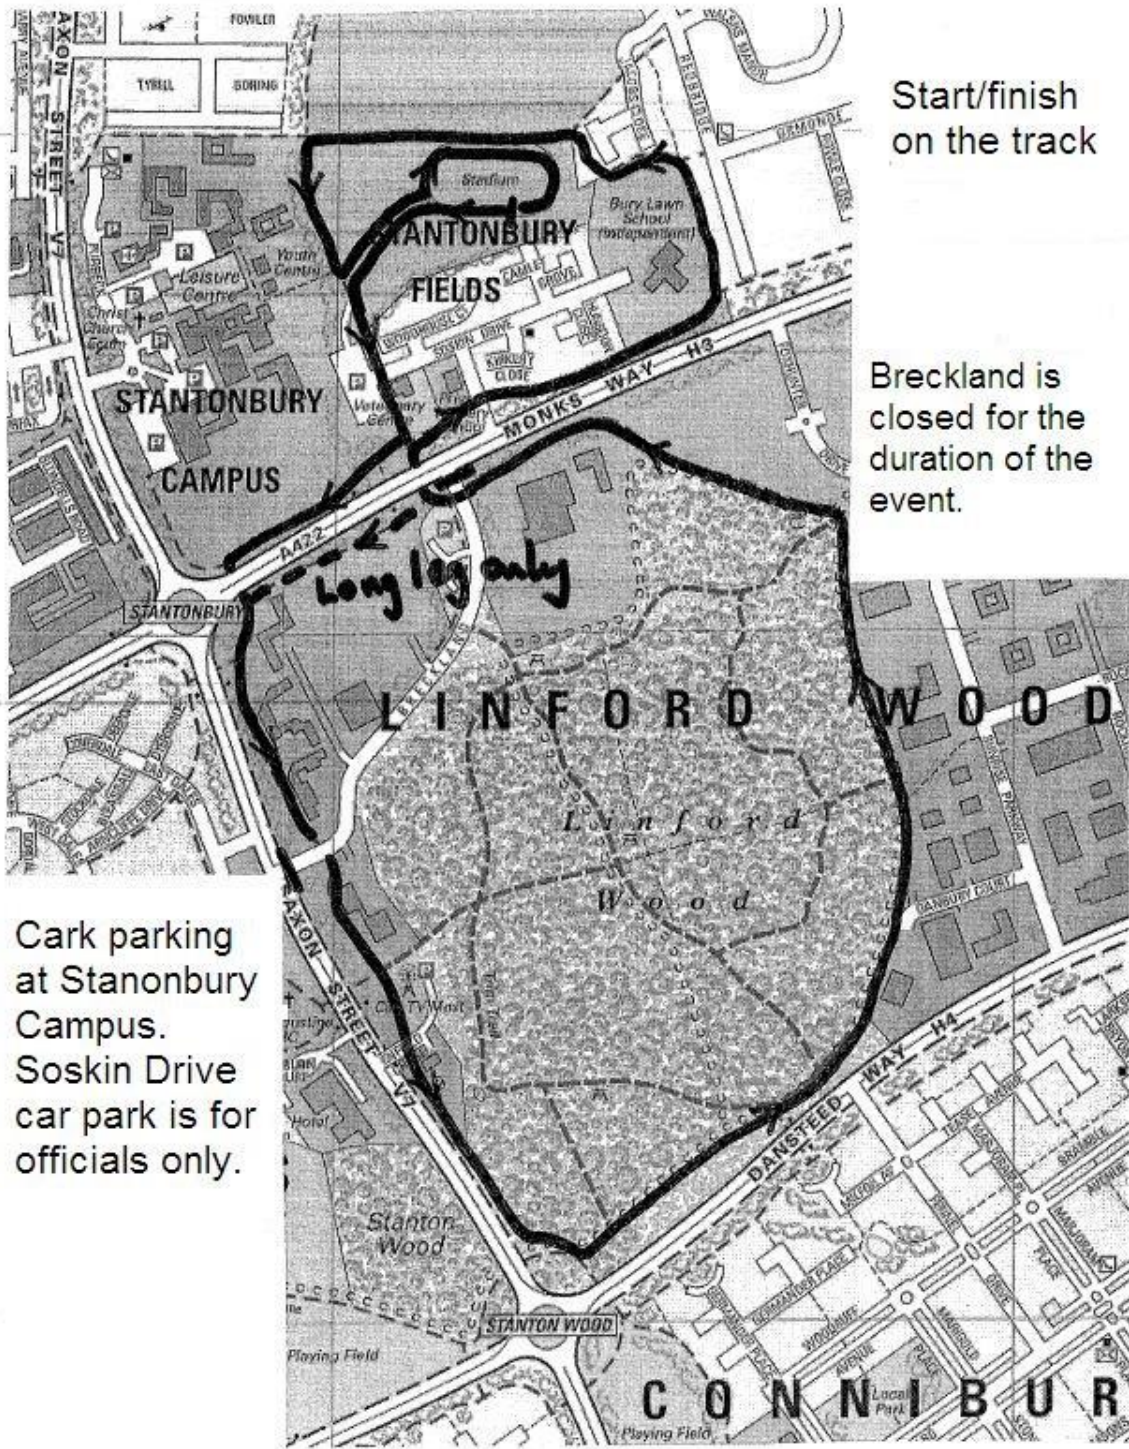

Start/finish on the track

Breckland is closed for the duration of the event.

Car parking at Stantonbury Campus. Soskin Drive car park is for officials only.

South of England Road Relay Championships

Short Leg: 5053m Long Leg (two laps of Linford Wood) 7664m